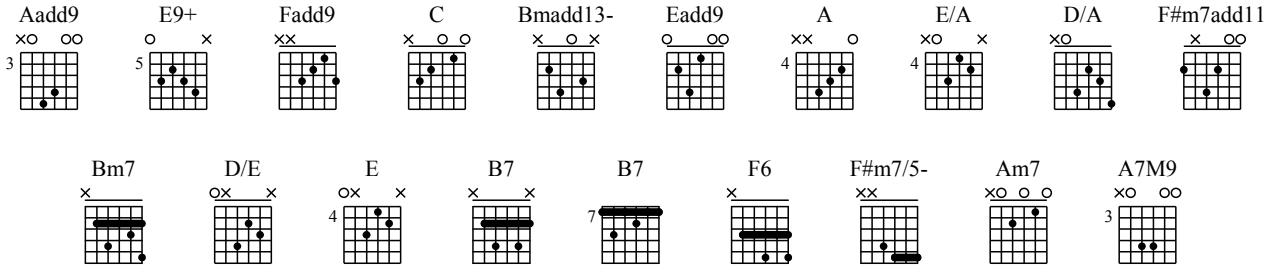

# Spring Tune

Music by Frank Schreiber

Moderate ♩ = 108

Aadd9

1

E9+

Aadd9

E9+